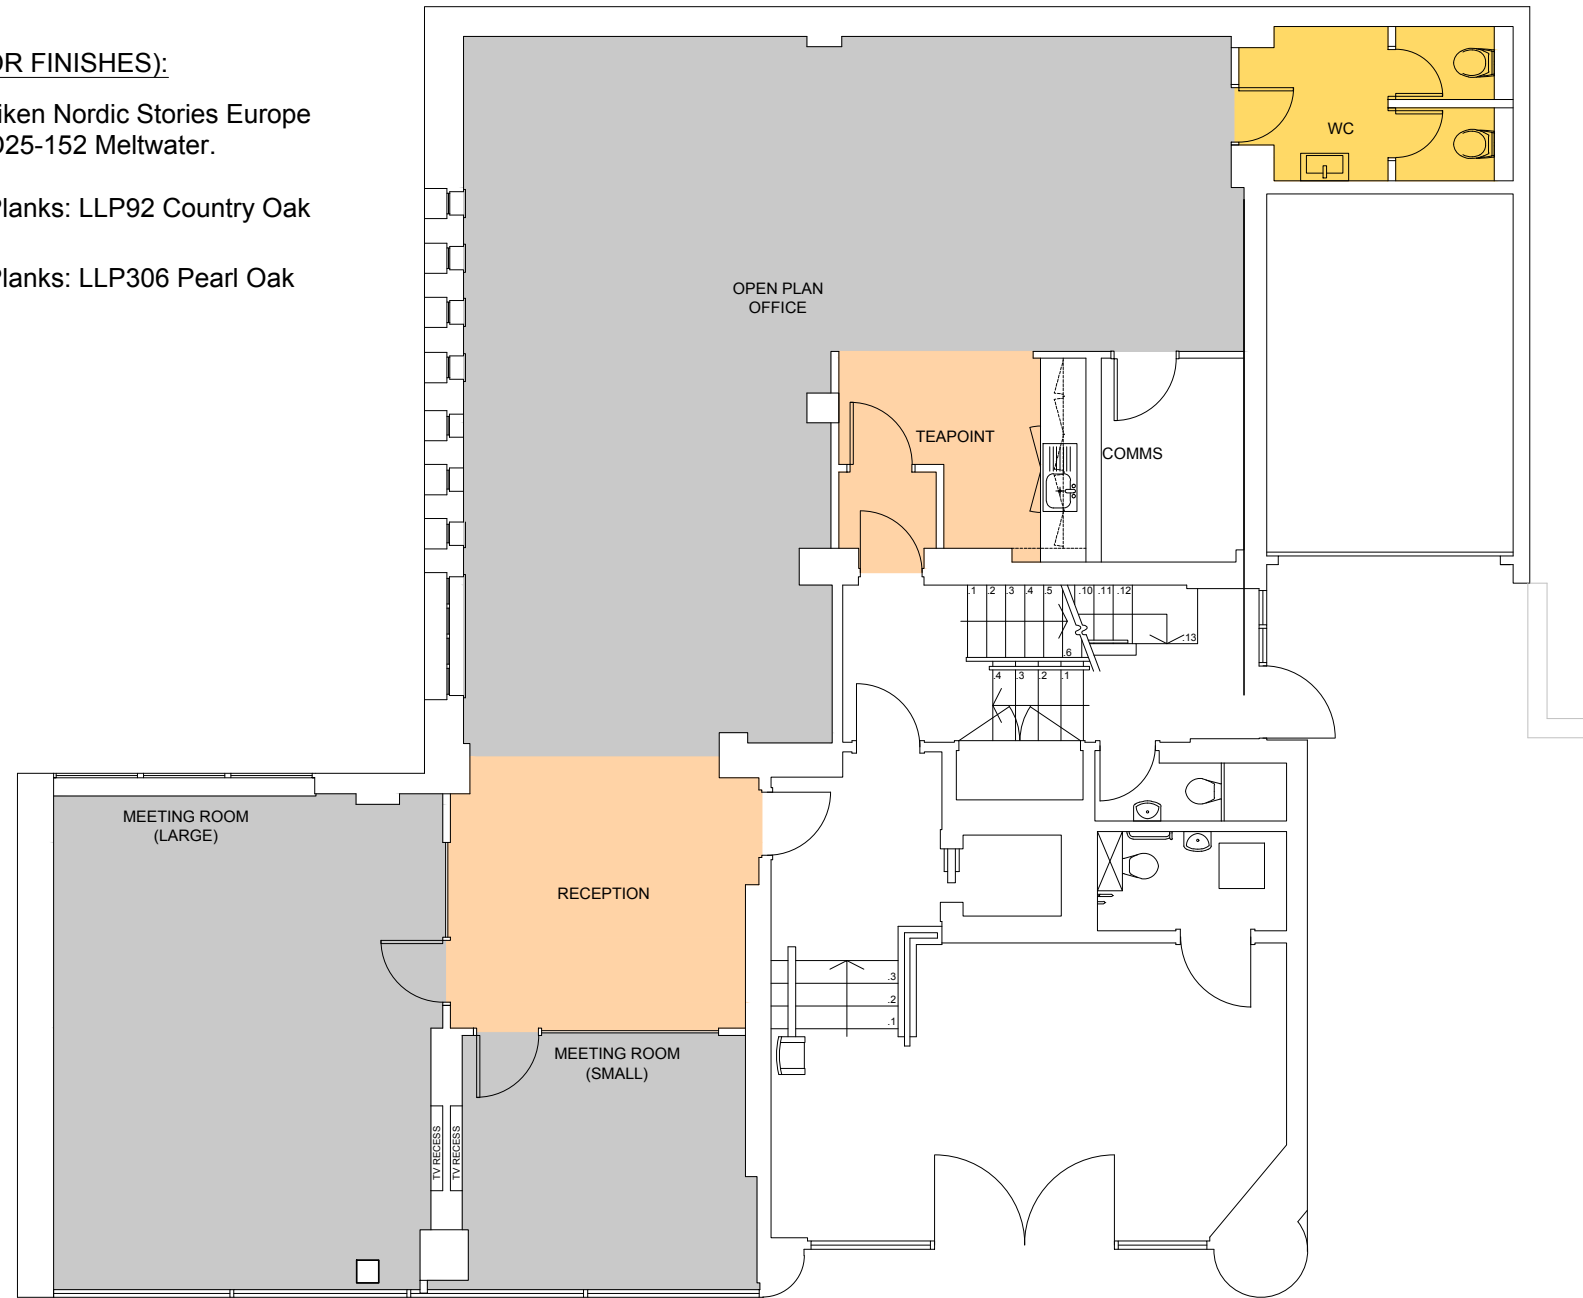

- KEY (FLOOR FINISHES):**
- Carpet: Milliken Nordic Stories Europe Isograd IGD25-152 Meltwater.
 - Karndean Planks: LLP92 Country Oak
 - Karndean Planks: LLP306 Pearl Oak

address 16 ST. CLARE STREET LONDON EC3N 1LQ	location GROUND FLOOR PROPOSED FLOOR FINISHES	date MAR. 2021	scale 1:100	sheet A3	Camino Interiors Ltd Endeavour House 3rd Floor Coopers End Road Stansted, Essex CM24 1SJ Tel: 01279 822 066 Web: www.caminointeriors.co.uk	
		dwg no. P03	revision -			